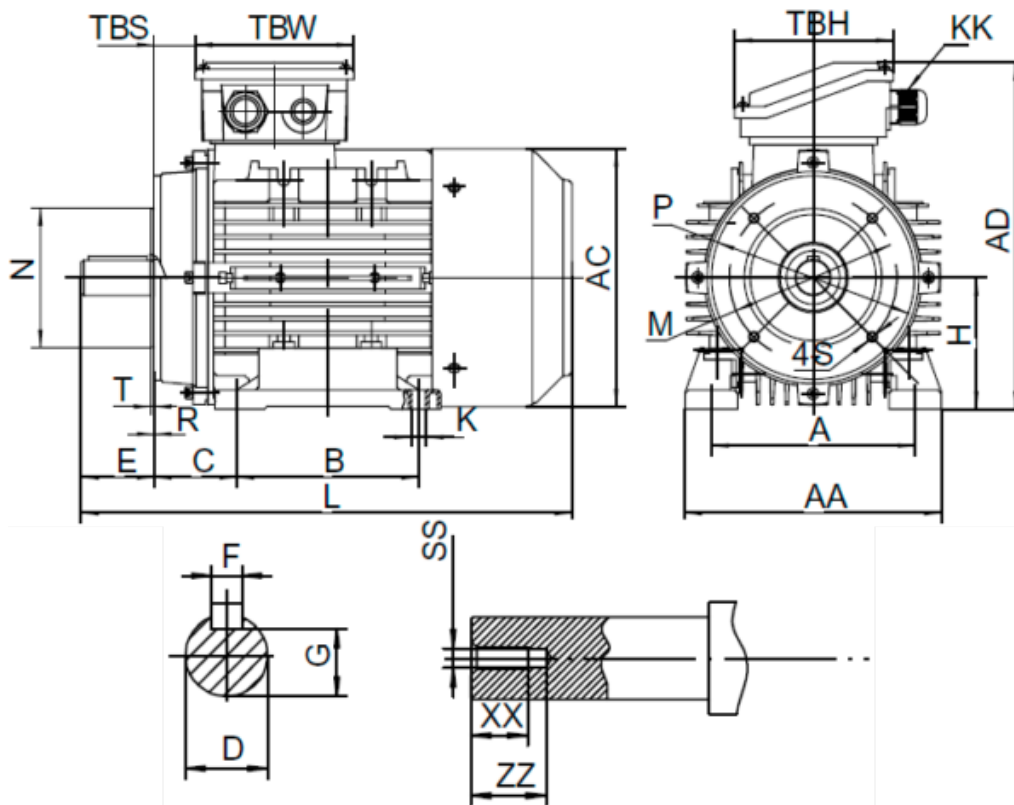

Data Sheet

Article number: 25180011041640

Description: Kleedrive T3A 90S-4 1.1kw 1400 rpm UL/CSA
3x230/400V 50 HZ IP55 B34 Eff=84,1%

Measures

A = 140	F = 8	R = 0	ZZ = 25
AA = 176	G = 20	S = M8	
AC = Ø177	H = 90	SS = M8	
AD = 235	HD = 145	T = 3	
B = 100	L = 131	TBH = 109	
C = 56	M = Ø115	TBS = 28.5	
D = Ø24	N = Ø95	TBW = 109	
E = 50	P = Ø140	XX = 19	